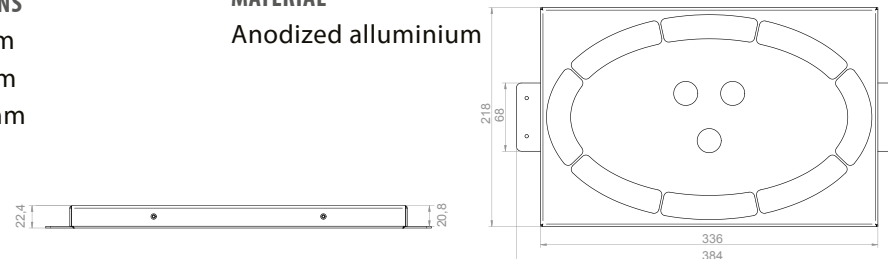

MATERIAL

Anodized aluminium

FINISHINGS

BLACK

WHITE RAL 9010

GOLD

SILVER