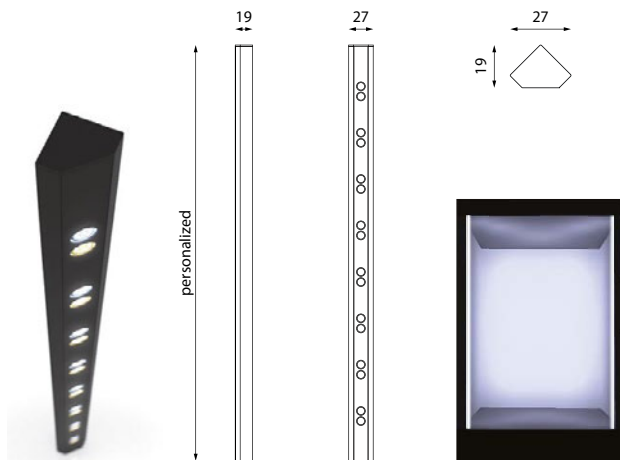

PILLAR DYNAMIC

Pillar Dynamic

DIMENSIONS

L 27 mm

P 19 mm

H *personalized*

CRI

97

TOTAL LUMINOUS FLUX

3000 lm/mt

CHANNEL LUMINOUS FLUX

4000 K

POWER

36 W/mt

POWER SUPPLY

300 + 300 mA

PROTECTION CLASS

IP 20

CERTIFICATION

CE/ROHS

MATERIAL

Alluminium