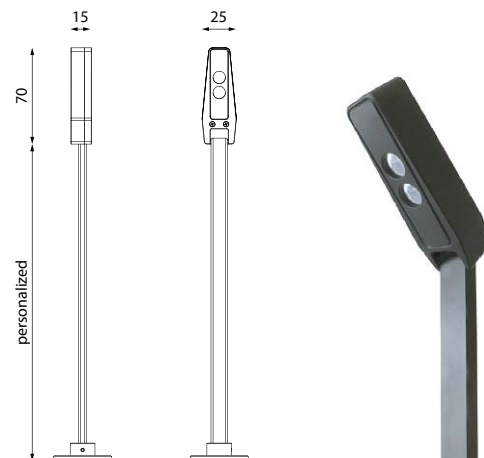

RYP

Ryp

DIMENSIONS

L 25 mm

P 15 mm

H *personalized*

CRI

97

TOTAL LUMINOUS FLUX

465 lm

CHANNEL LUMINOUS FLUX

4000 K

POWER

5 W

POWER SUPPLY

700 + 700 mA

PROTECTION CLASS

IP 20

CERTIFICATION

CE/ROHS

MATERIAL

Anodized aluminium

FINISHINGS

ANODIZED BLACK ANODIZED WHITE ANODIZED GOLD ANODIZED SILVER